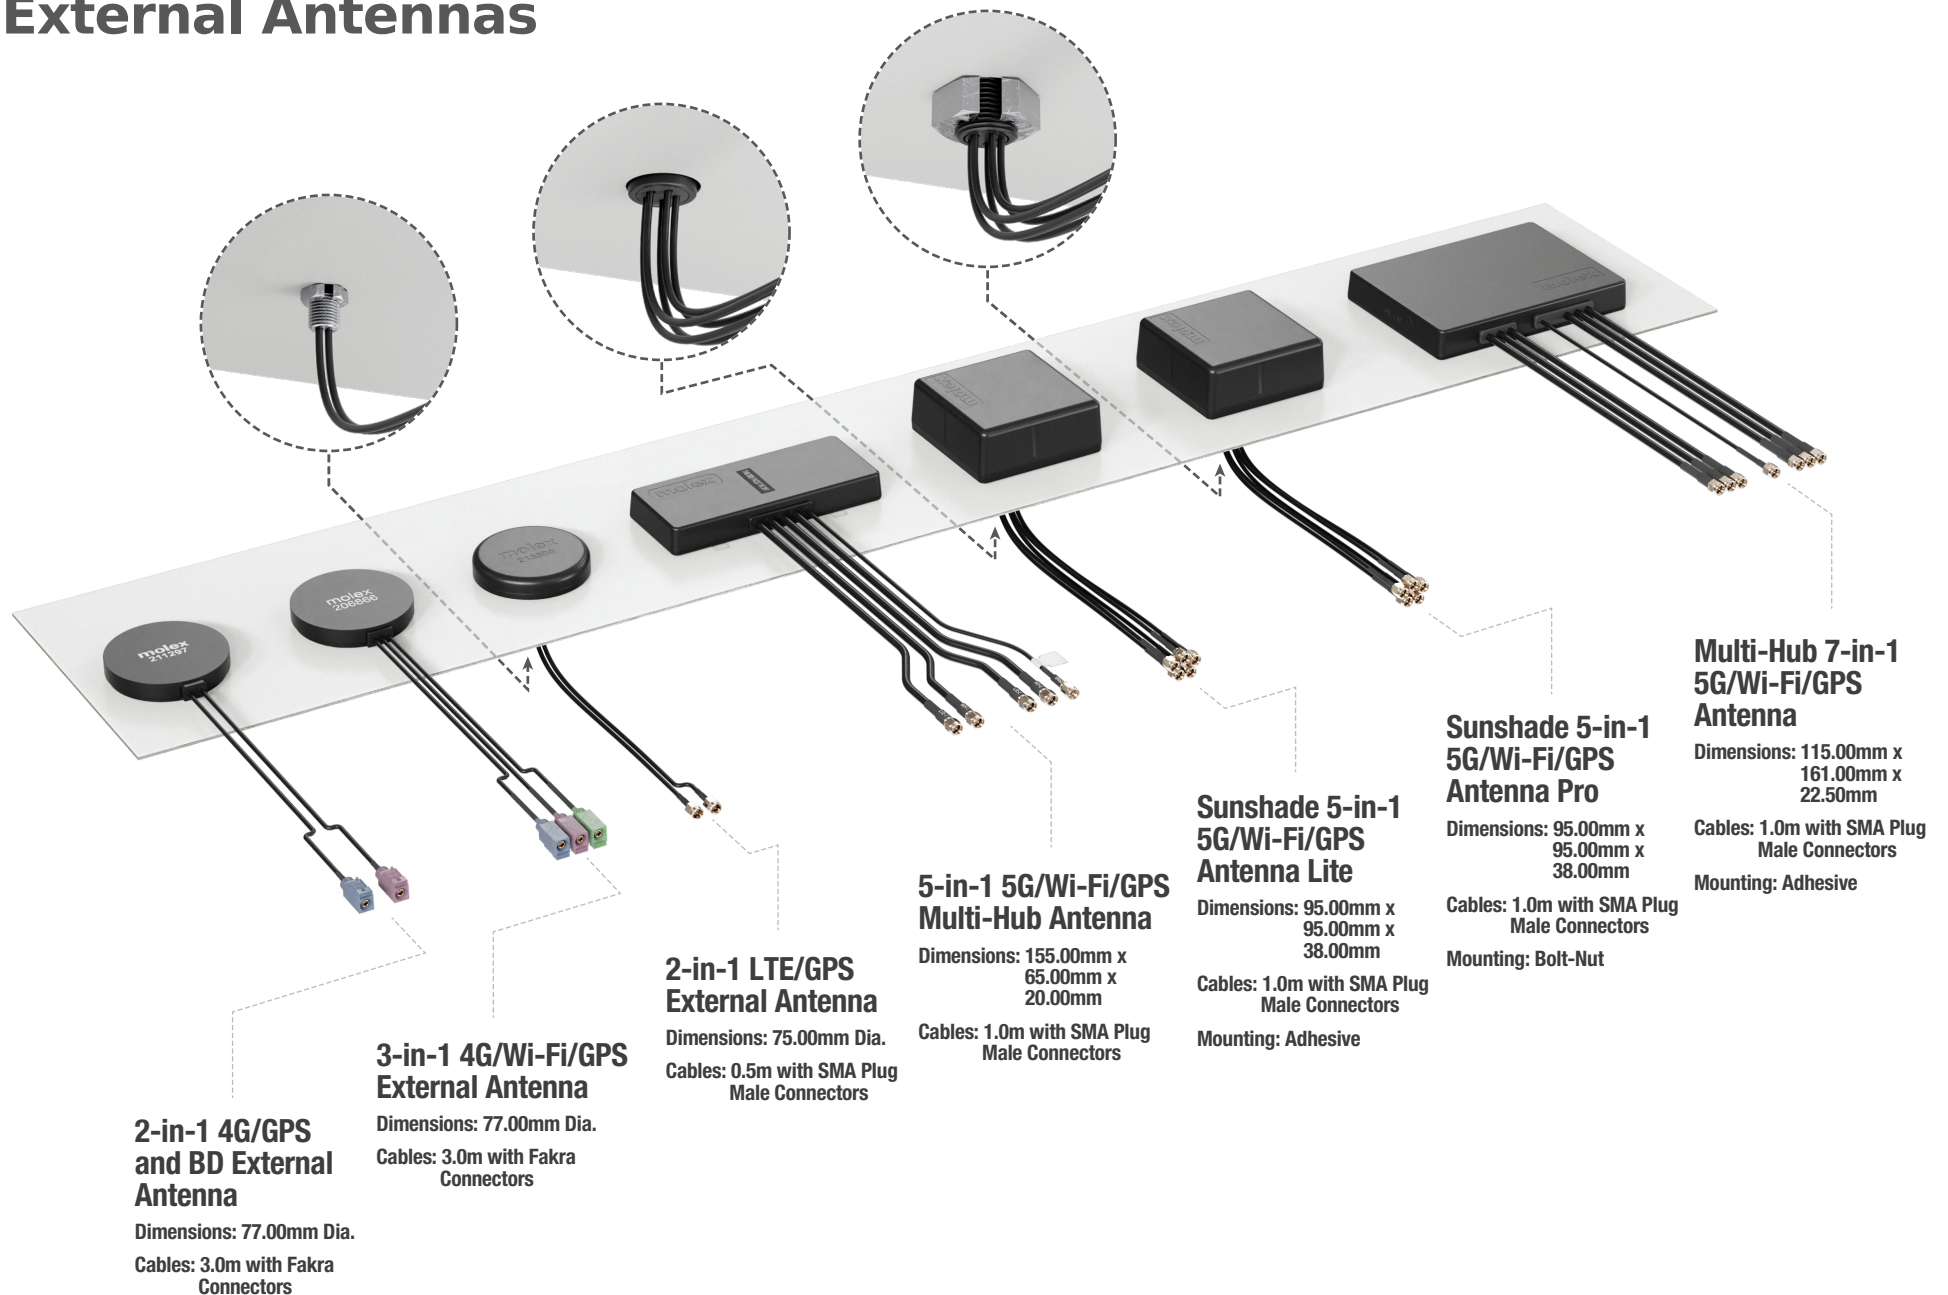

# External Antennas

**2-in-1 4G/GPS and BD External Antenna**  
 Dimensions: 77.00mm Dia.  
 Cables: 3.0m with Fakra Connectors

**3-in-1 4G/Wi-Fi/GPS External Antenna**  
 Dimensions: 77.00mm Dia.  
 Cables: 3.0m with Fakra Connectors

**2-in-1 LTE/GPS External Antenna**  
 Dimensions: 75.00mm Dia.  
 Cables: 0.5m with SMA Plug Male Connectors

**5-in-1 5G/Wi-Fi/GPS Multi-Hub Antenna**  
 Dimensions: 155.00mm x 65.00mm x 20.00mm  
 Cables: 1.0m with SMA Plug Male Connectors

**Sunshade 5-in-1 5G/Wi-Fi/GPS Antenna Lite**  
 Dimensions: 95.00mm x 95.00mm x 38.00mm  
 Cables: 1.0m with SMA Plug Male Connectors  
 Mounting: Adhesive

**Sunshade 5-in-1 5G/Wi-Fi/GPS Antenna Pro**  
 Dimensions: 95.00mm x 95.00mm x 38.00mm  
 Cables: 1.0m with SMA Plug Male Connectors  
 Mounting: Bolt-Nut

**Multi-Hub 7-in-1 5G/Wi-Fi/GPS Antenna**  
 Dimensions: 115.00mm x 161.00mm x 22.50mm  
 Cables: 1.0m with SMA Plug Male Connectors  
 Mounting: Adhesive